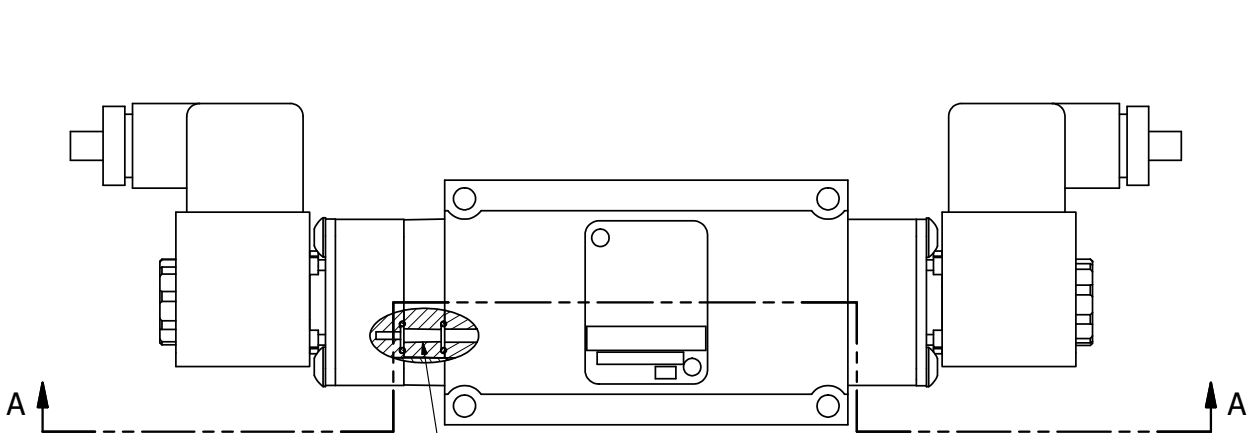

4 | 3 | 2 | 1

PILOT HOLE

ALIGN PILOT AND SLOT IN ADAPTOR WITH GASKET IN BETWEEN, BOTH SIDES. FOR EXTERNAL PILOT OPERATION - ROTATE ADAPTOR 180 DEGREES. REMOVE 1/8" NPTF PLUG AND SUPPLY 50-150 PSI TO 1/8" NPTF PILOT PORT IN ADAPTOR.

ALIGN PILOTS IN BODY, END CAP AND SOLENOID

FLG	QTY	PART NO	DESCRIPTION
13	1	SPK-3	KIT - SUBPLATE MOUNTING, 3/8" SUBPLATE VALVES
12	2	V-212	SCREW, #2 X 3/16 DRIVE, TYPE U, OVAL HEAD, STAINLESS STEEL
11	1	AN-114	NAMEPLATE, BLANK, FOR VALVES WITH SPRINGS OR DETENTS
10	2	V-556	NUT, SOLENOID, TOP EXHAUST, KNURLED
9	2	V-612-3	ATEX COIL 24 VDC WITH 3 METER CORD. NASS # 1215 30.1-001/6896.
8	4	V-584	SCREW, 10-24 X 1, BUTTON HEAD SOCKET CAP WITH MICROSPHERE APPLIED TO THREADS.
7	2	SEC3-7	PLATE, RE-INFORCEMENT, SOLENOID, STAMPED, 304 STAINLESS
6	2	V-550-1	SOL OPER, END MOUNT, NON-LOCKING O-RING
5	1	AY-EMY3D	ASSY - SPR CTR, REGEN CTR SPL, END MOUNT SOLENOID, 1/4" & 3/8" VALVES
4	4	V-601	SCREW, 10-24 X 1-1/2, BUTTON HEAD SOCKET CAP WITH MICROSPHERE ADHESIVE
3	3	EMG3	GASKET - END MOUNT SOLENOID, BUNA-N, 1/4" & 3/8" VALVES
2	6	V-39	O-RING, VITON, STD BODY, 1/4" & 3/8" VALVES
1	1	BP3-1E	BODY - SOLID, BUTTON BLEEDER, ANODIZED, 3/8" SUBPLATE VALVE

NOTES:
 1) ALWAYS GIVE VALVE MODEL AND PART NUMBER WHEN ORDERING PARTS.
 2) FOR DIFFERENT VOLTAGES OTHER THAN 24VDC, CONSULT FACTORY.

LIMITS ON DIMENSIONS UNLESS OTHERWISE SPECIFIED		2-PL DECIMAL ± .01 3-PL DECIMAL ± .005 FRACTIONAL ± 1/64 ANGULAR ± 1/2°		<p>AAA PRODUCTS INTERNATIONAL 7114 Harry Hines Blvd Dallas, TX 75235</p>
DRAWN: RMckenna	DATE: 4/26/2015	CHECKED: KWaite	DATE: 4/26/2015	
SCALE: 1 : 1	SHEET: 1 OF 1	RELEASED: HWomack	DATE: 4/26/2015	
TITLE: 3/8" SUBPLATE, DBL SOL, 3 POS, SPR CTR, SOL SHFT, REGEN CTR SPL, ATEX, 24VDC			PART NO.: ESY3PDT 24VDC	REV.: A