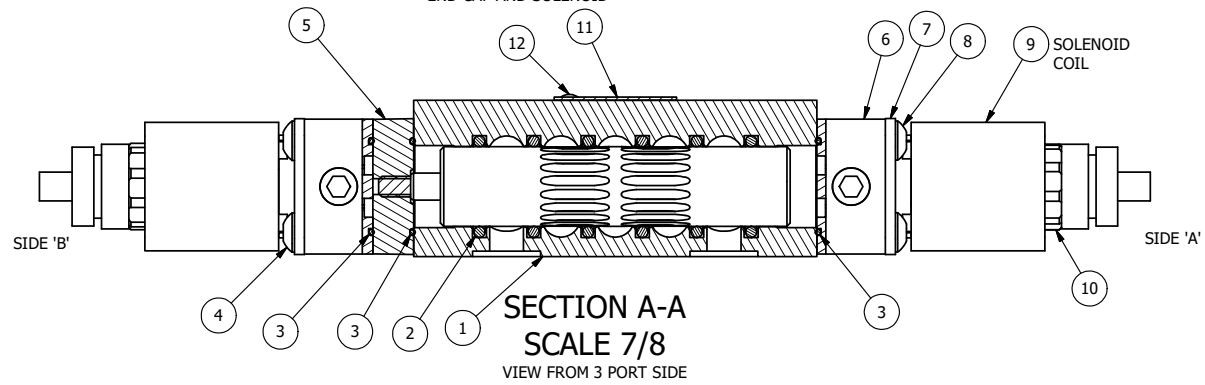

4 | 3 | 2 | 1

PILOT HOLE

ALIGN PILOT AND SLOT IN ADAPTOR WITH GASKET IN BETWEEN, BOTH SIDES. FOR EXTERNAL PILOT OPERATION - ROTATE ADAPTOR 180 DEGREES. REMOVE 1/8" NPTF PLUG AND SUPPLY 50-150 PSI TO 1/8" NPTF PILOT PORT IN ADAPTOR.

ALIGN PILOTS IN BODY, END CAP AND SOLENOID

FLG	QTY	PART NO	DESCRIPTION
13	1	SPK-3	KIT - SUBPLATE MOUNTING, 3/8" SUBPLATE VALVES
12	2	V-212	SCREW, #2 X 3/16 DRIVE, TYPE U, OVAL HEAD, STAINLESS STEEL
11	1	AN-114	NAMEPLATE, BLANK, FOR VALVES WITH SPRINGS OR DETENTS
10	2	V-556	NUT, SOLENOID, TOP EXHAUST, KNURLED
9	2	V-612-3	ATEX COIL 24 VDC WITH 3 METER CORD. NASS # 1215 30.1-001/6896.
8	4	V-584	SCREW, 10-24 X 1, BUTTON HEAD SOCKET CAP WITH MICROSPHERE APPLIED TO THREADS.
7	2	SEC3-7	PLATE, RE-INFORCEMENT, SOLENOID, STAMPED, 304 STAINLESS
6	2	V-550-1	SOL OPER, END MOUNT, NON-LOCKING O-RING
5	1	AY-EMY3D	ASSY - SPR CTR, REGEN CTR SPL, END MOUNT SOLENOID, 1/4" & 3/8" VALVES
4	4	V-601	SCREW, 10-24 X 1-1/2, BUTTON HEAD SOCKET CAP WITH MICROSPHERE ADHESIVE
3	3	EMG3	GASKET - END MOUNT SOLENOID, BUNA-N, 1/4" & 3/8" VALVES
2	6	V-39	O-RING, VITON, STD BODY, 1/4" & 3/8" VALVES
1	1	BP3-1E	BODY - SOLID, BUTTON BLEEDER, ANODIZED, 3/8" SUBPLATE VALVE

NOTES:
 1) ALWAYS GIVE VALVE MODEL AND PART NUMBER WHEN ORDERING PARTS.
 2) FOR DIFFERENT VOLTAGES OTHER THAN 24VDC, CONSULT FACTORY.

LIMITS ON DIMENSIONS UNLESS OTHERWISE SPECIFIED		2-PL DECIMAL ± .01 3-PL DECIMAL ± .005 FRACTIONAL ± 1/64 ANGULAR ± 1/2°		<p>AAA PRODUCTS INTERNATIONAL 7114 Harry Hines Blvd Dallas, TX 75235</p>
DRAWN: RMckenna	DATE: 4/26/2015	CHECKED: KWaite	DATE: 4/26/2015	
SCALE: 1 : 1	SHEET: 1 OF 1	RELEASED: HWomack	DATE: 4/26/2015	
TITLE: 3/8" SUBPLATE, DBL SOL, 3 POS, SPR CTR, SOL SHFT, REGEN CTR SPL, ATEX, 24VDC			PART NO.: ESY3PDT 24VDC	REV.: A